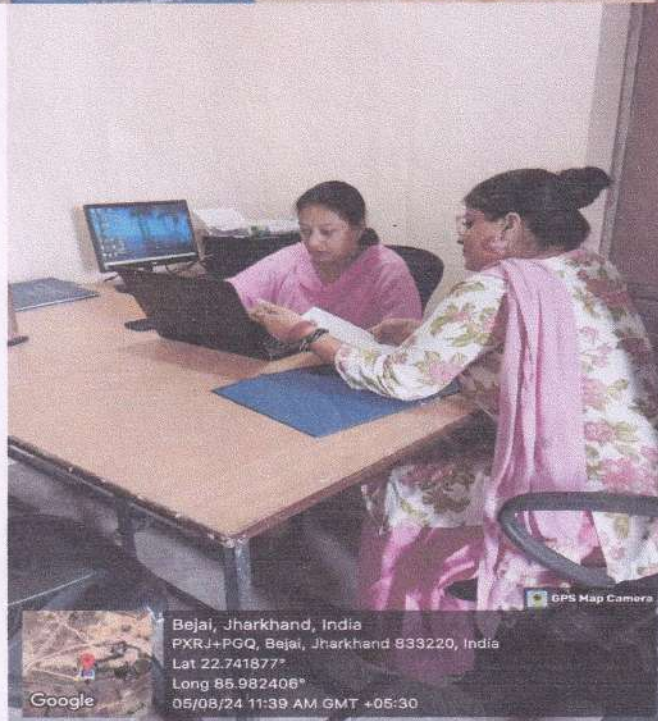

INSTITUTE FOR EDUCATION

Recognized by NCTE, Bhubaneswar under Kolhan University,
Chaibasa, Jharkhand

Vill.: Bijay, P.O.: Sini, District: Seraikella-Kharswan, Jharkhand – 833220

Implementation of E-Governance in Examination

Surekha Saha
Principal
Institute for Education
Bijay Saraikella-Kharsawar
JHARKHAND