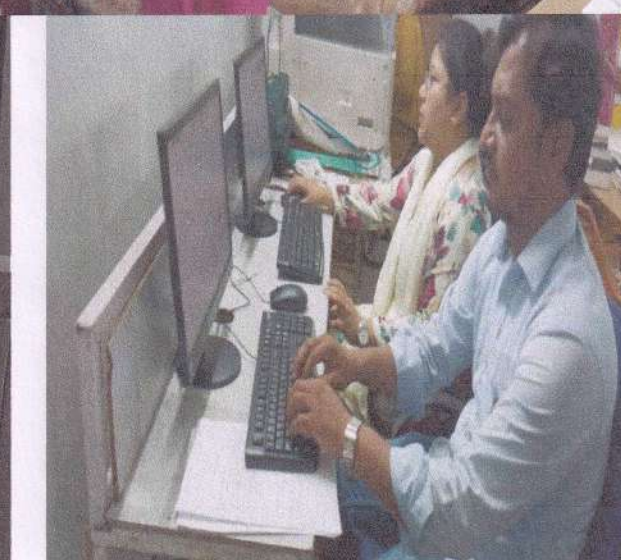

INSTITUTE FOR EDUCATION

Recognized by NCTE, Bhubaneswar under Kolhan University,
Chaibasa, Jharkhand

Vill.: Bijay, P.O.: Sini, District: Seraikella-Kharswan, Jharkhand – 833220

Library Upgradation

Srujita Saha
Principal
Institute for Education
Bijay Saraikella-Kharswar
JHARKHAND