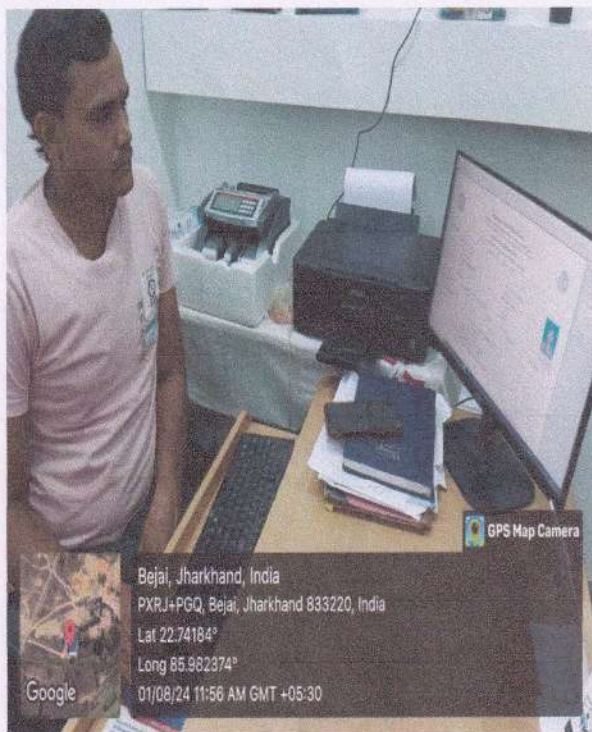

INSTITUTE FOR EDUCATION

Recognized by NCTE, Bhubaneswar under Kolhan University,
Chaibasa, Jharkhand

Vill.: Bijay, P.O.: Sini, District: Seraikella-Kharswan, Jharkhand – 833220

Implementation of E-Governance in Admission & support

Sreetya Saha
Principal
Institute for Education
Bijay Saraikella-Kharsawa
JHARKHAND