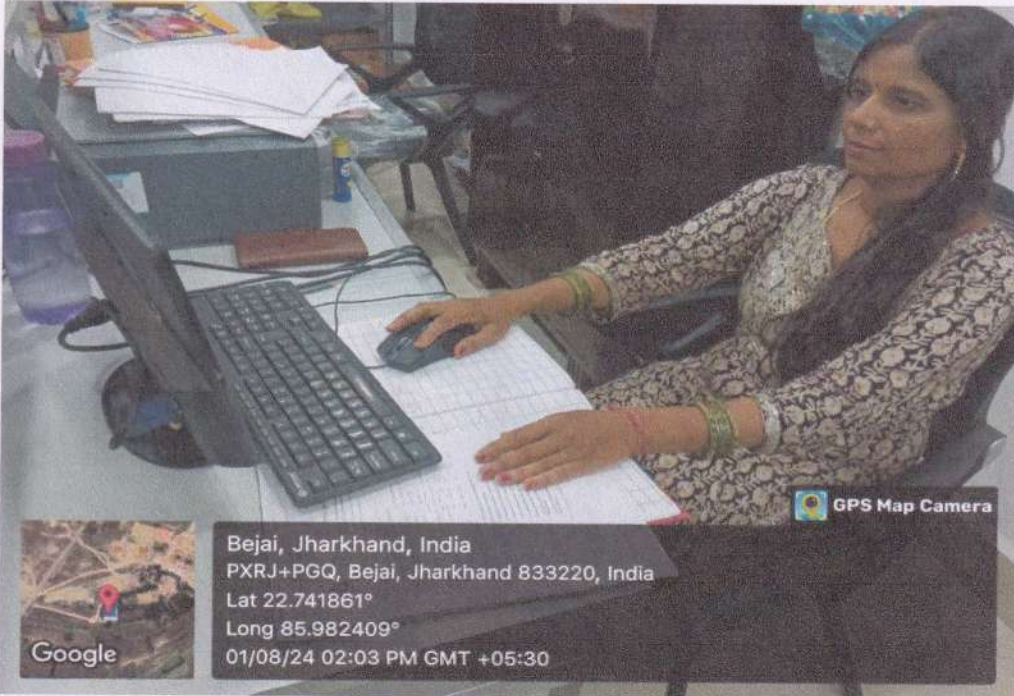

INSTITUTE FOR EDUCATION

Recognized by NCTE, Bhubaneswar under Kolhan University,
Chaibasa, Jharkhand

Vill.: Bijay, P.O.: Sini, District: Seraikella-Kharswan, Jharkhand – 833220

Implementation of E-Governance in Administration