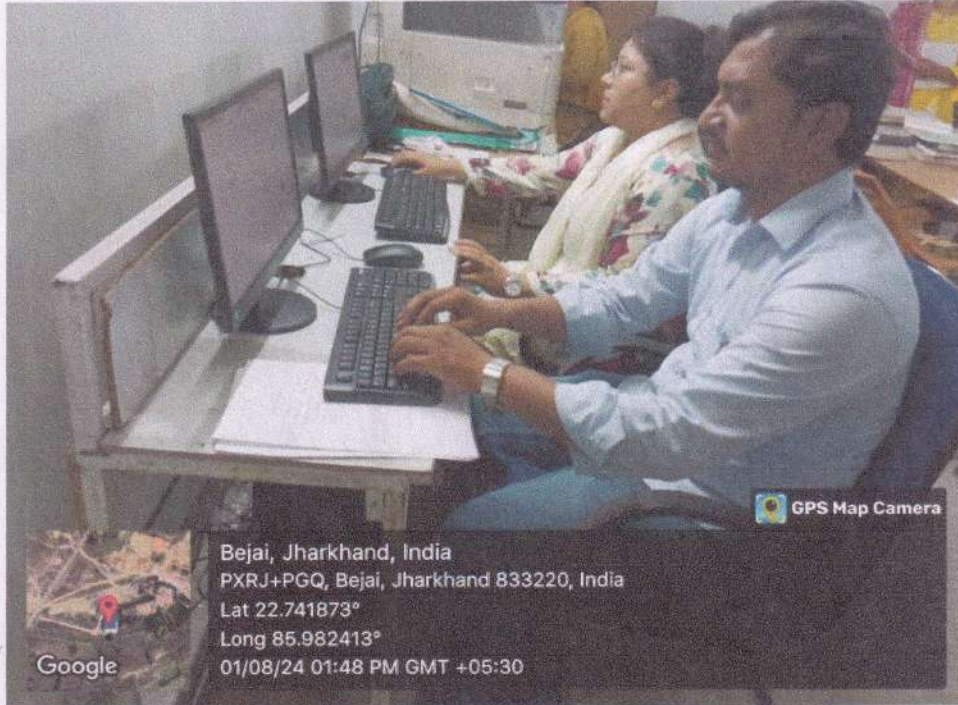

INSTITUTE FOR EDUCATION

Recognized by NCTE, Bhubaneswar under Kolhan University,
Chaibasa, Jharkhand

Vill.: Bijay, P.O.: Sini, District: Seraikella-Kharswan, Jharkhand – 833220

Implementation of E-Governance in Library

Shashi Datta
Principal
Institute for Education
Bijay Saraikella-Kharsawan
JHARKHAND