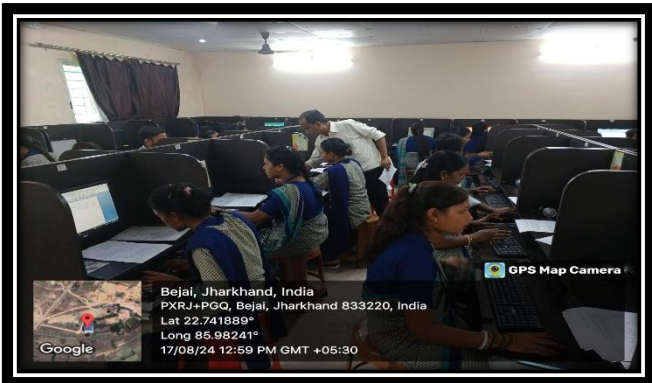

INSTITUTE FOR EDUCATION

Recognized by NCTE, Bhubaneswar under Kolhan University,
Chaibasa, Jharkhand

Vill. :Bijay, P.O. : Sini, District : Seraikella-Kharswan, Jharkhand – 833 220

☎ 7545870227, 7545870221,7545870224